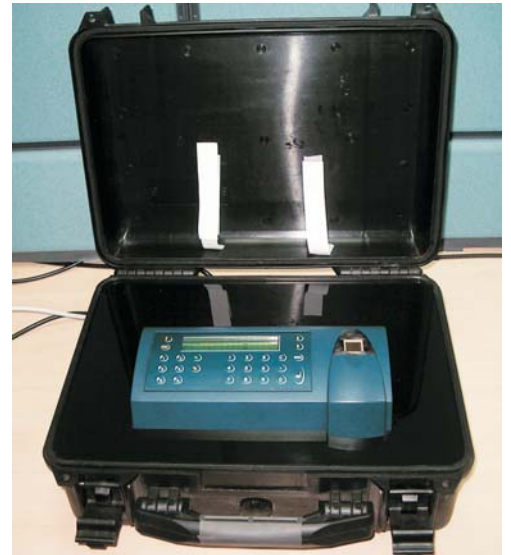

Portable SY-780 terminal

Synel introduces "SY-780/A Portable" - the easy and most convenient way to collect data for attendance registering purposes, where no infrastructure or communications are available. The casing is IP65 rated.

The portable SY-780 enables collecting the data in a remote location and downloading it into the organisation's headquarters' PC in the central office, at any desired period of time.

The SY-780 can hold up to 20,000 transactions, and the back up battery can give 4 to 8 hours of full operational mode.

Both fingerprint enrolment and identification processes can be done directly at the terminal.

This portable unit is designed for temporary use where quick installation and immediate operation are critical. Setup and dismantle are just as fast for easy reuse. Especially functional for construction or demolition sites, temporary school camps, sports venues etc.

Communication types:

- Serial
- Networked TCP/IP
- GSM mobile
- Wireless

Synel Industries Ltd.
Yokneam Industrial Park, POB 142, Yokneam 20692, Israel
Tel: +972-4-9596760 Fax: +972-4-9590729
e-mail: info@synel.co.il Website: www.synel.com
Pictures in this brochure are for illustration purposes only.
The technical data sheet packed with the product is the only
obligatory source of technical information