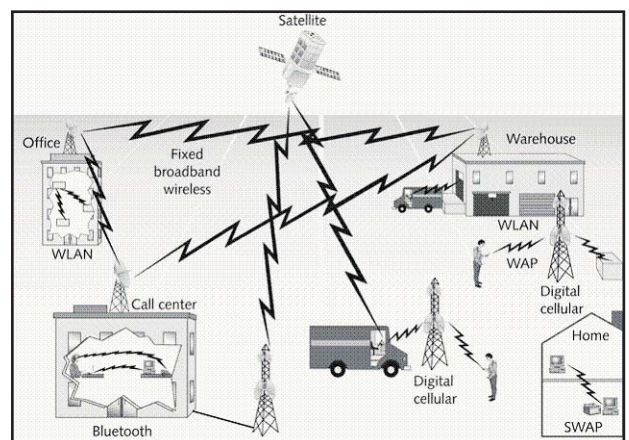

Benefits

- **Perfect for those cases in which it is impossible or impractical to lay cables or set up complete infrastructure**
- **Wireless applications are found in wide variety of industries and organizations**
- **Mobility or freedom to move without being connected by cables - terminal is internally battery backed up**
- **Easier and less expensive installation, increased network reliability, and support for disaster recovery**
- **May be installed inside vehicles**
- **Information is transferred in real time for the purpose of viewing and analyzing**
- **Terminals can be easily transferred from one location to another**